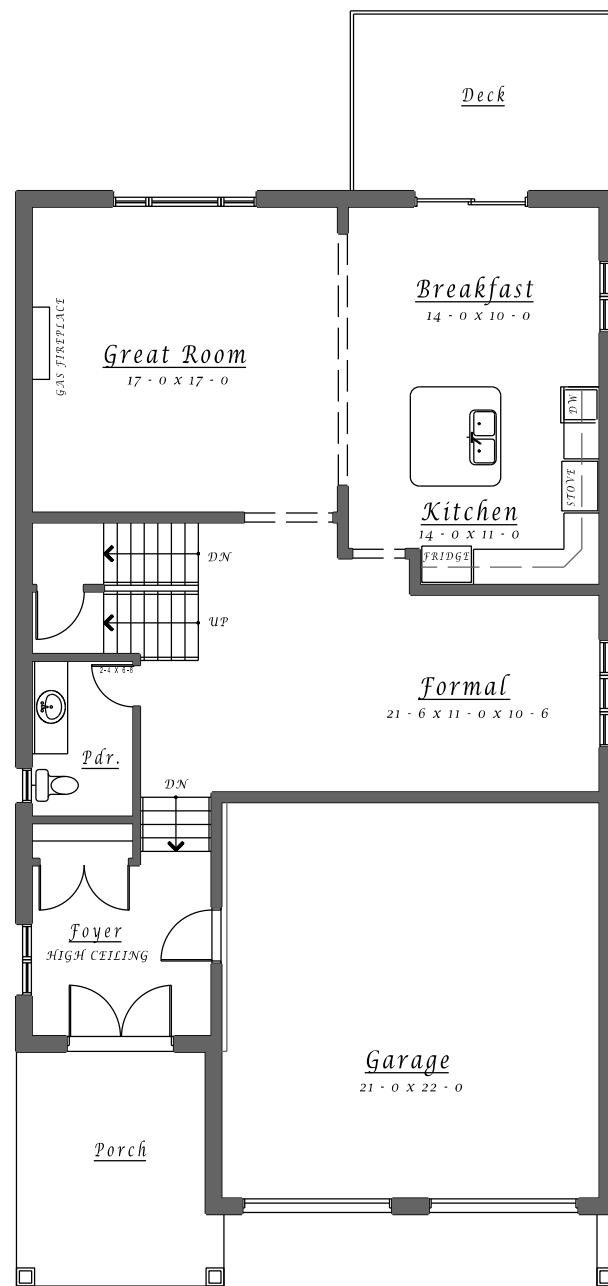

Basement Plan

Ground Floor Plan
1275 s.f.

Second Floor Plan
1460 s.f.

The Northwood

2735 s.f. Two Storey

Montsell Avenue Willow Beach

Gladebrook Homes