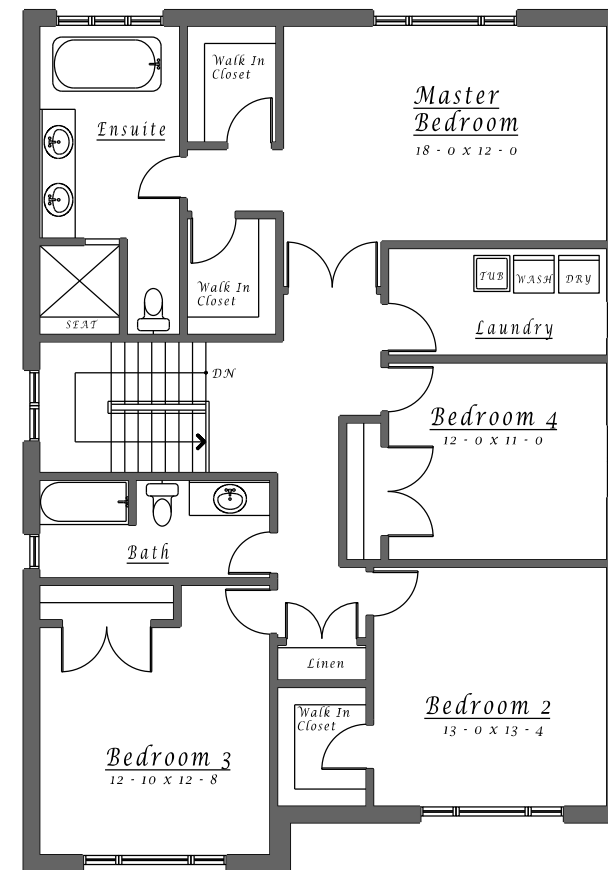

Basement Plan

Ground Floor Plan
1275 s.f.

Second Floor Plan
1460 s.f.

The Northwood

2735 s.f. Two Storey

Montsell Avenue Willow Beach

Gladebrook Homes